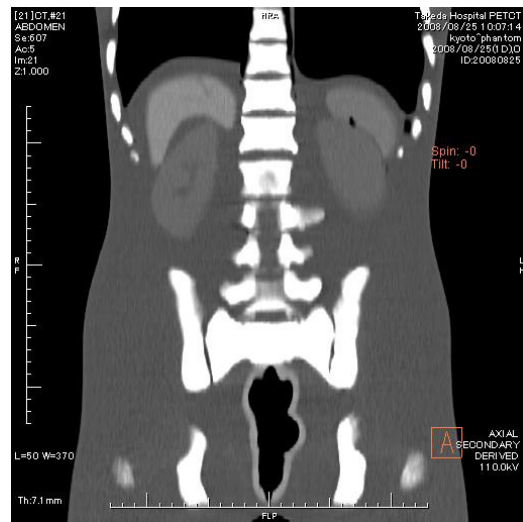

# PH-41 Dynamic Thorax Phantom -Tough Bone Phantom BE-T, BE-H, BE-N-

Specifications are subject to change without our prior notice.

For the latest information and further details, check our website [www.kyotokagaku.com](http://www.kyotokagaku.com),