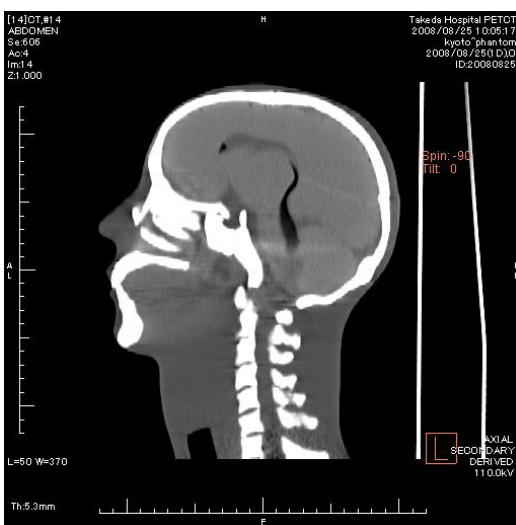

# PH-41 Dynamic Thorax Phantom -Tough Bone Phantom BE-T, BE-H, BE-N-

Specifications are subject to change without our prior notice.

For the latest information and further details, check our website [www.kyotokagaku.com](http://www.kyotokagaku.com),