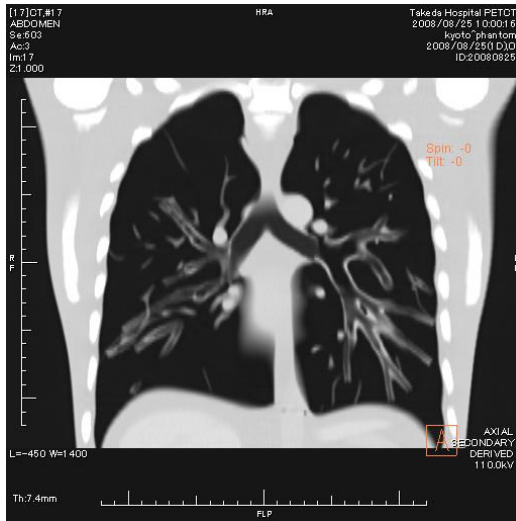

# PH-41 Dynamic Thorax Phantom -Tough Bone Phantom BE-T, BE-H, BE-N-

Specifications are subject to change without our prior notice.

For the latest information and further details, check our website [www.kyotokagaku.com](http://www.kyotokagaku.com),