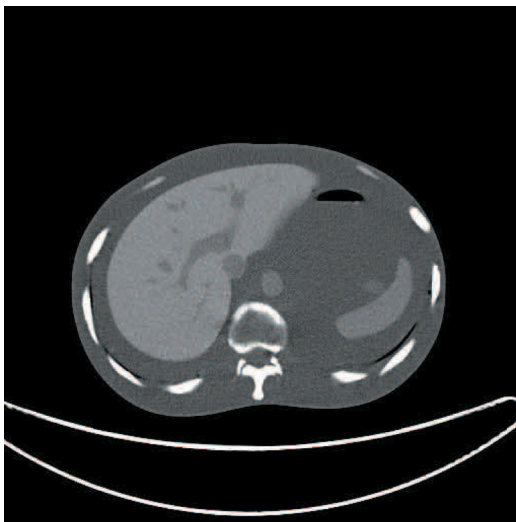

# PH-41 Dynamic Thorax Phantom -Tough Bone Phantom BE-T, BE-H, BE-N-

Specifications are subject to change without our prior notice.

For the latest information and further details, check our website [www.kyotokagaku.com](http://www.kyotokagaku.com),