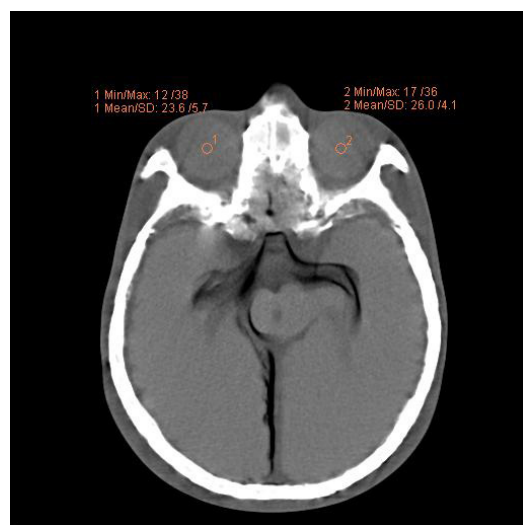

# PH-41 Dynamic Thorax Phantom -Tough Bone Phantom BE-T, BE-H, BE-N-

Specifications are subject to change without our prior notice.

For the latest information and further details, check our website [www.kyotokagaku.com](http://www.kyotokagaku.com),