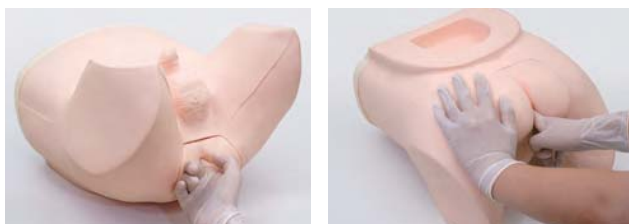

Prostate Examination Simulator

M53B

Product Supervision

Dr. Osamu Yoshida, Professor Kyoto University Faculty of Medicine, Department of Urology
Dr. Takashi Katayama, Professor Toyama Medical and Pharmaceutical University Department of Urology

Prostate Examination Simulator provides realistic training in prostate palpation skills with its soft life-like anus and rectum material.

Features

1. Ten cases of prostate are set on a rotating table inside the body.
2. The cases are easily changeable.
3. Three patient positions are possible: supine, prone and lateral position.

Cases

1. 10 prostate cases:
2. 2 normal
   - 2 enlargements
   - 5 carcinomas
   - 1 prostatitis

Training Skills

- Digital palpation of the prostate

Set Includes

- 1 male lumbar torso
- 1 rotating unit
- 10 prostate cases:
  - 2 normal, 2 enlargements,
  - 5 carcinomas and 1 prostatitis

Manikin Size

W40 x D32 x H24 cm

Replacement Parts

- 11272-040
- 1 replacement anus pad

- 1 lubricant gel
- 1 pair of gloves
- 1 storage case
- 1 instruction manual

rw-kyoto@kyotokagaku.co.jp